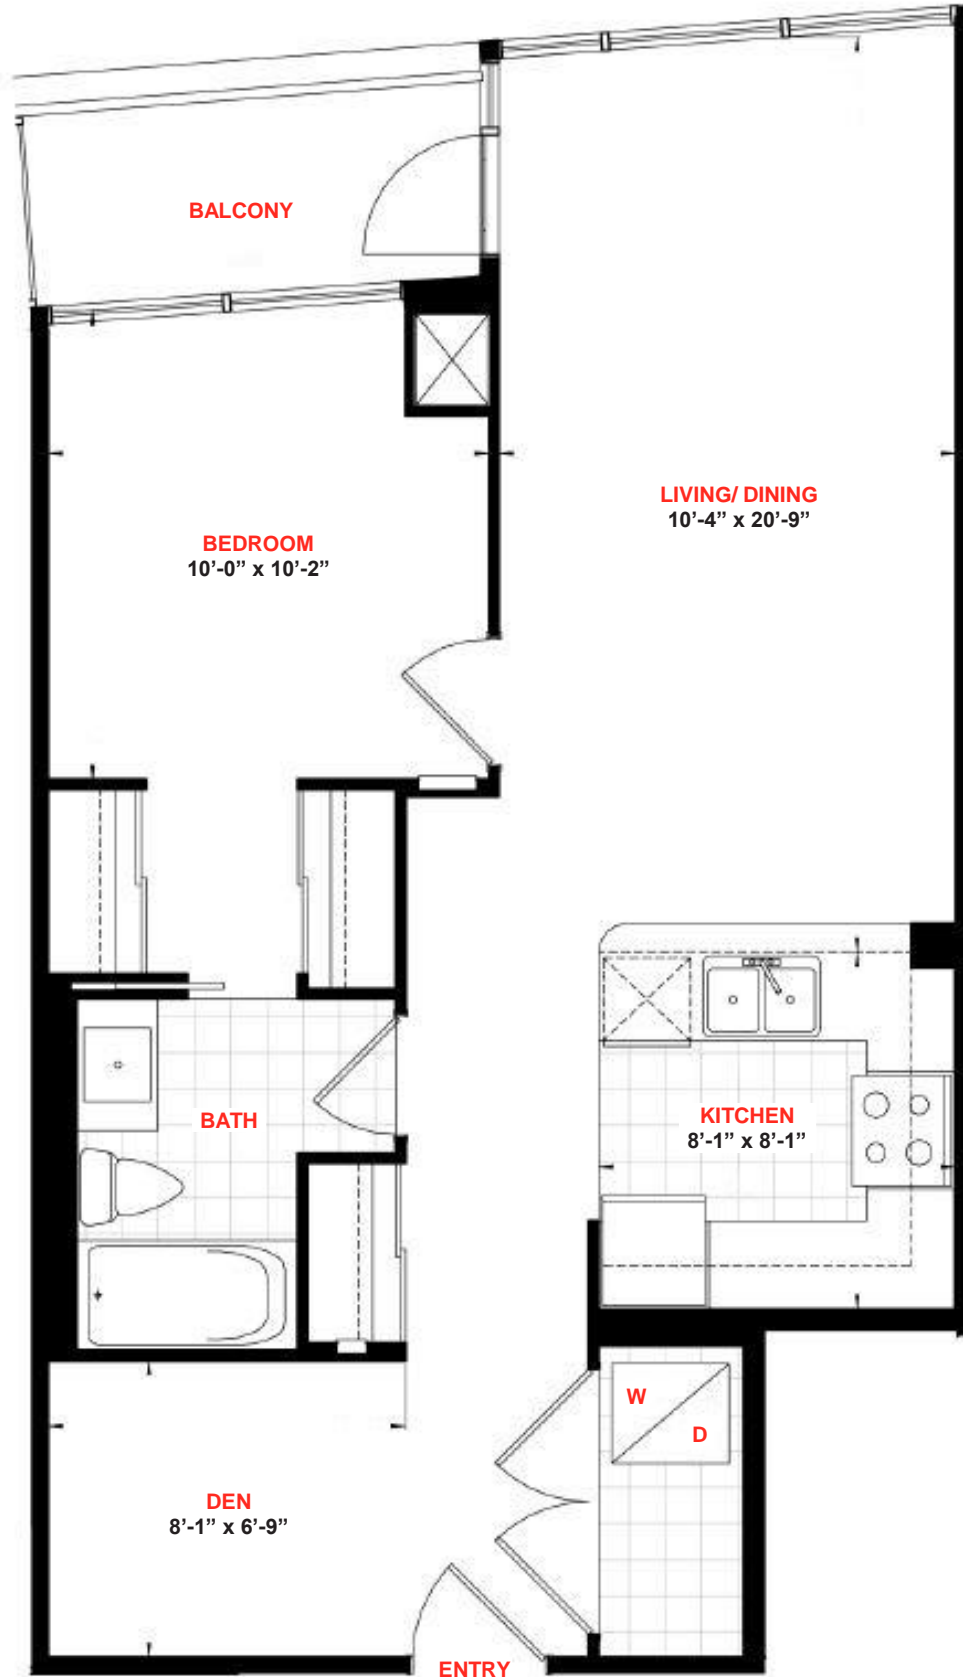

SUITES

306, 406

ONE BEDROOM + DEN

Suite Area: 698 sq.ft.

Balcony: 44 sq.ft.

Total Area: 742 sq.ft.

Webb Drive

Grand Park Drive

3RD – 4TH FLOOR